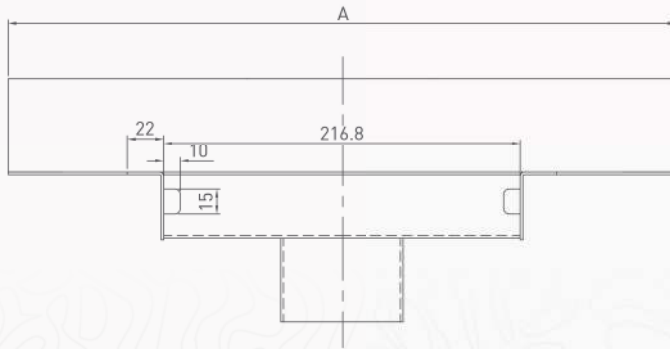

REEF GROOVE DRAIN NEW!

At the convergence of the floor and wall, water vanishes into a thin groove of stainless steel.

This ingenious design is an industry first, breaking new ground in the look and functionality of wet areas.

Perfect for those looking to set the trend, not follow.

REEF CODE	GROOVE CHANNEL SIZE
7275.09	119.7mm x 216.8mm tray (overall 900mm)

Flush mounted tiles on the height adjustable insert provides an almost seamless look.