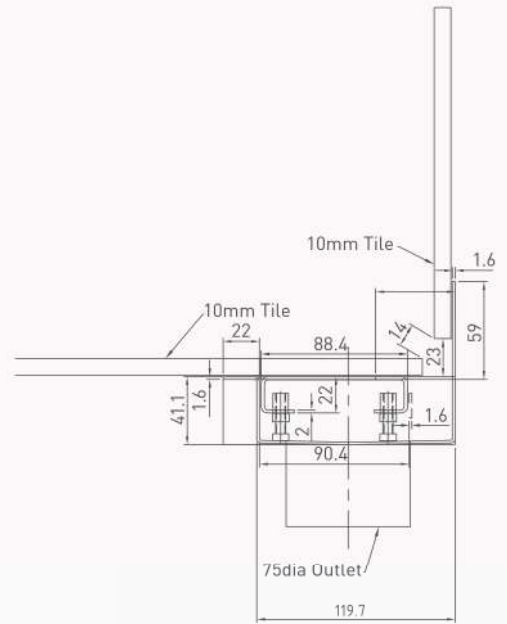

REEF GROOVE DRAIN NEW!

At the convergence of the floor and wall, water vanishes into a thin groove of stainless steel.

This ingenious design is an industry first, breaking new ground in the look and functionality of wet areas.

Perfect for those looking to set the trend, not follow.

REEF CODE	GROOVE CHANNEL SIZE
7275.09	119.7mm x 216.8mm tray (overall 900mm)

Flush mounted tiles on the height adjustable insert provides an almost seamless look.